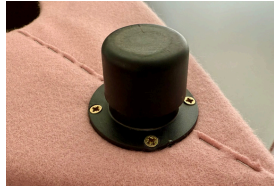

Medida estándar:

- 38cm alto height
- 50cm alto height

DIAMOND POUF

Description:

Sound-absorbing Diamond pouf made of IZZER, 100% natural wool, with 65% absorption. Available in two sizes and supplied with either wheels or fixed bases.

Standard measure:

Instalación:

- Solución móvil sin instalación

Installation:

- Mobile, installation-free solution

Detalles

Ruedas
Wheels

Topes
Fixed bases