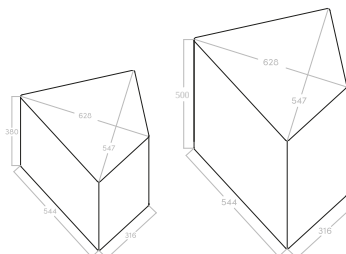

Standard measure: